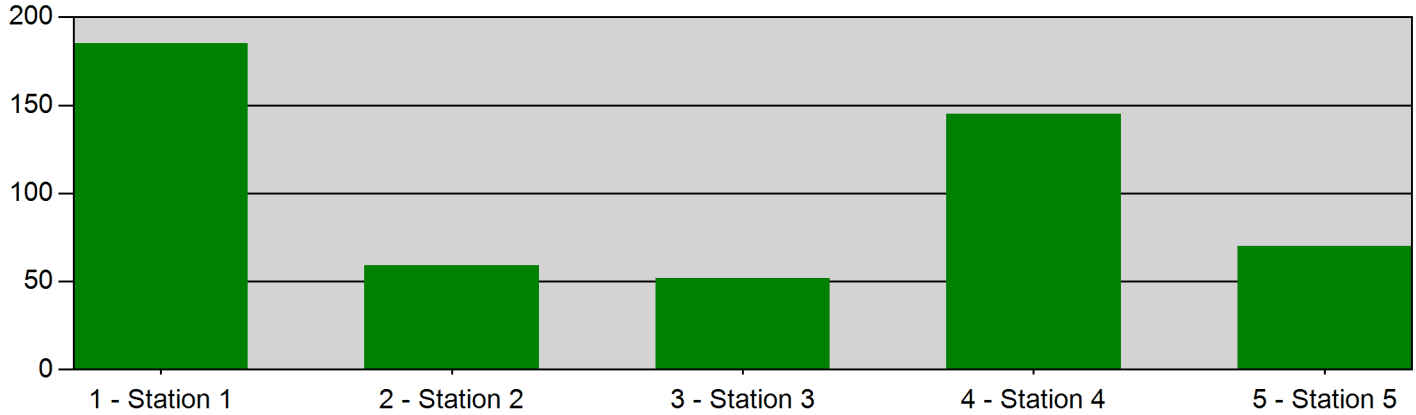

## Incidents per Station for Date Time Range for Station

Start Time: 00:00 | End Time: 23:00 | Incident Type(s): All Incident Types | Station: All Stations | Start Date: 05/01/2021 | End Date: 05/31/2021

STATION	COUNT
1 - Station 1	185
2 - Station 2	59
3 - Station 3	52
4 - Station 4	145
5 - Station 5	70
<b>TOTAL:</b>	<b>511</b>

Only Reviewed Incidents included. This report totals the Incidents and groups by the Station specified in Basic 1. End Time menu returns all matches inside the chosen hour (ex: 23:00 returns all matching results from 23:00 - 23:59).