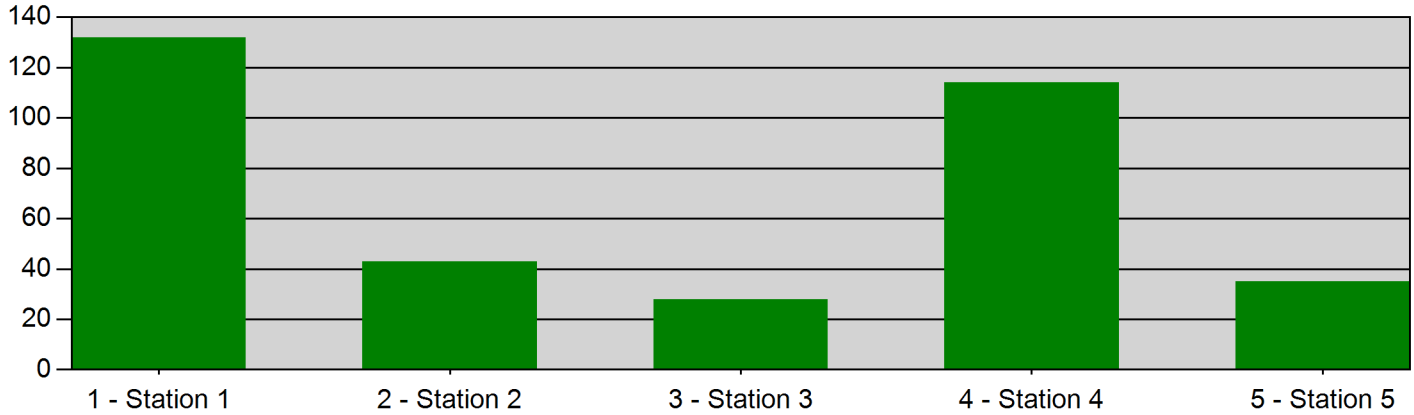

Wentzville Fire Protection District

Wentzville, MO

This report was generated on 10/6/2020 8:50:21 AM

Incidents per Station for Date Time Range for Station

Start Time: 00:00 | End Time: 23:00 | Incident Type(s): All Incident Types | Station: All Stations | Start Date: 09/01/2020 | End Date: 09/30/2020

STATION	COUNT
1 - Station 1	132
2 - Station 2	43
3 - Station 3	28
4 - Station 4	114
5 - Station 5	35
TOTAL:	352

Only Reviewed Incidents included. This report totals the Incidents and groups by the Station specified in Basic 1. End Time menu returns all matches inside the chosen hour (ex: 23:00 returns all matching results from 23:00 - 23:59).