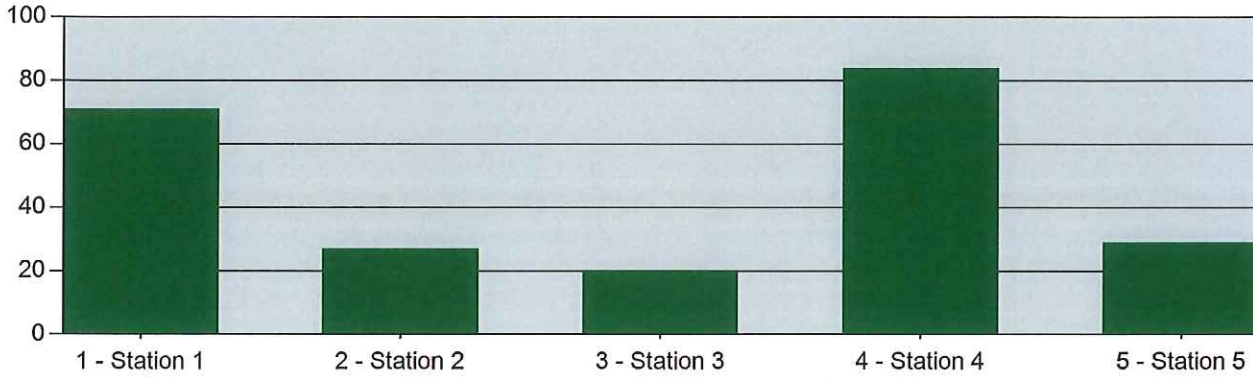

Wentzville Fire Protection District

Wentzville, MO

This report was generated on 1/2/2019 8:50:06 AM

Incidents per Station for Date Time Range for Station

Start Time: 00:00 | End Time: 23:00 | Incident Type(s): All Incident Types | Station: All Stations | Start Date: 12/01/2018 | End Date: 12/31/2018

STATION	COUNT
1 - Station 1	71
2 - Station 2	27
3 - Station 3	20
4 - Station 4	84
5 - Station 5	29
TOTAL:	231

Only Reviewed Incidents included. This report totals the Incidents and groups by the Station specified in Basic 1. End Time menu returns all matches inside the chosen hour (ex: 23:00 returns all matching results from 23:00 - 23:59).