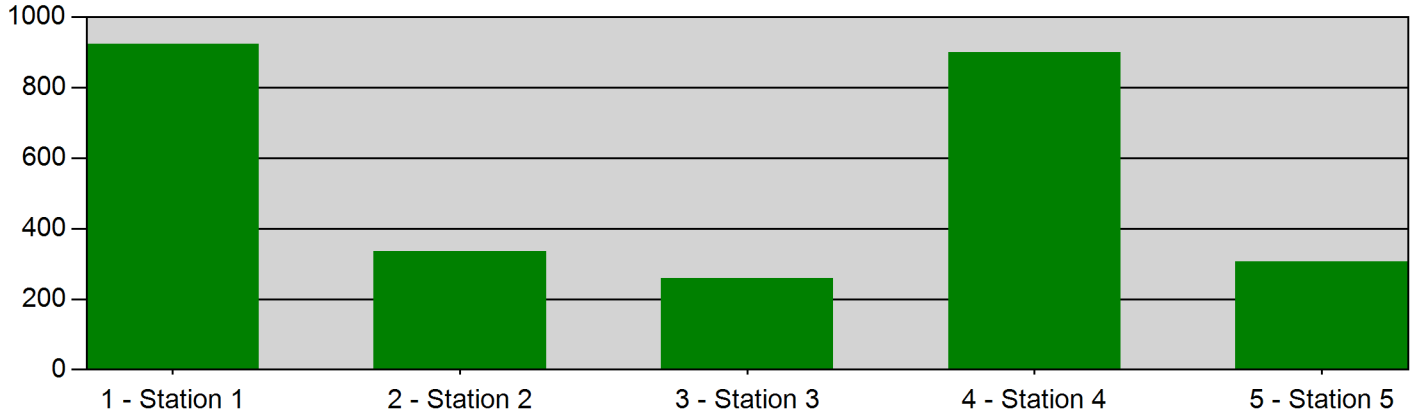

Wentzville Fire Protection District

Wentzville, MO

This report was generated on 8/21/2018 10:42:16 AM

Incidents per Station for Date Time Range for Station

Start Time: 00:00 | End Time: 23:00 | Incident Type(s): All Incident Types | Station: All Stations | Start Date: 01/01/2018 | End Date: 12/31/2018

STATION	COUNT
1 - Station 1	923
2 - Station 2	336
3 - Station 3	259
4 - Station 4	900
5 - Station 5	307
TOTAL:	2725

Only Reviewed Incidents included. This report totals the Incidents and groups by the Station specified in Basic 1. End Time menu returns all matches inside the chosen hour (ex: 23:00 returns all matching results from 23:00 - 23:59).